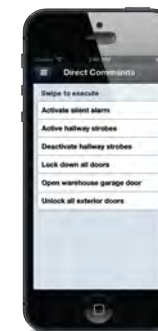

- Available for Apple and Android devices
- Secure Login with SSL Encryption
- Add, edit and assign access levels
- Snap and store personnel photos on the fly
- Favorites menu for quick access to frequent items
- View and email system reports
- Easily view associated camera feed
- Execute commands quickly in emergency situations
- Respond to alarms in seconds
- Acknowledge and clear alarms with one simple swipe
- Real time camera feeds
- Full control of PTZ cameras

Fusion Mobile - Remote Management Application

Secure login

SSL encryption
Follows DNA Fusion
logins and security
profile

Alarms

Respond to alarms
in seconds
Acknowledge and
clear alarms with
one simple swipe

Favorites menu

Stores doors, cameras
and time schedules for
quick and easy access
to frequent items

Door status & control

Obtain door status and
send fast commands
Easily view associated
camera feed

Personnel record

Add, edit and assign
access levels
Snap and store photos
on the fly

Direct Commands

Execute commands
quickly in emergency
situations

Trace history

View and email
reports on people
and hardware
with ease

Camera view