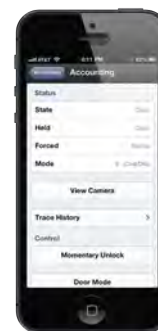

- Available for Apple and Android devices
- Secure Login with SSL Encryption
- Add, edit and assign access levels
- Snap and store personnel photos on the fly
- Favorites menu for quick access to frequent items
- View and email system reports
- Easily view associated camera feed
- Execute commands quickly in emergency situations
- Respond to alarms in seconds
- Acknowledge and clear alarms with one simple swipe
- Real time camera feeds
- Full control of PTZ cameras

Fusion Mobile - Remote Management Application

Secure login

SSL encryption
Follows DNA Fusion
logins and security
profile

Alarms

Respond to alarms
in seconds
Acknowledge and
clear alarms with
one simple swipe

Favorites menu

Stores doors, cameras
and time schedules for
quick and easy access
to frequent items

Door status & control

Obtain door status and
send fast commands
Easily view associated
camera feed

Personnel record

Add, edit and assign
access levels
Snap and store photos
on the fly

Direct Commands

Execute commands
quickly in emergency
situations

Trace history

View and email
reports on people
and hardware
with ease

Camera view