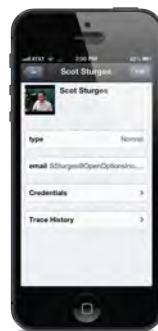

- Available for Apple and Android devices
- Secure Login with SSL Encryption
- Add, edit and assign access levels
- Snap and store personnel photos on the fly
- Favorites menu for quick access to frequent items
- View and email system reports
- Easily view associated camera feed
- Execute commands quickly in emergency situations
- Respond to alarms in seconds
- Acknowledge and clear alarms with one simple swipe
- Real time camera feeds
- Full control of PTZ cameras

Fusion Mobile - Remote Management Application

Secure login

SSL encryption
Follows DNA Fusion
logins and security
profile

Alarms

Respond to alarms
in seconds
Acknowledge and
clear alarms with
one simple swipe

Favorites menu

Stores doors, cameras
and time schedules for
quick and easy access
to frequent items

Door status & control

Obtain door status and
send fast commands
Easily view associated
camera feed

Personnel record