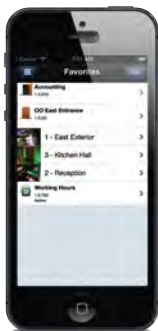

- Available for Apple and Android devices
- Secure Login with SSL Encryption
- Add, edit and assign access levels
- Snap and store personnel photos on the fly
- Favorites menu for quick access to frequent items
- View and email system reports
- Easily view associated camera feed
- Execute commands quickly in emergency situations
- Respond to alarms in seconds
- Acknowledge and clear alarms with one simple swipe
- Real time camera feeds
- Full control of PTZ cameras

Fusion Mobile - Remote Management Application

Secure login

SSL encryption
Follows DNA Fusion
logins and security
profile

Alarms

Respond to alarms
in seconds
Acknowledge and
clear alarms with
one simple swipe

Favorites menu

Stores doors, cameras
and time schedules for
quick and easy access
to frequent items

Door status & control

Obtain door status and
send fast commands
Easily view associated
camera feed

Personnel record

Add, edit and assign
access levels
Snap and store photos
on the fly

Direct Commands

Execute commands
quickly in emergency
situations

Trace history

View and email
reports on people
and hardware
with ease

Camera view