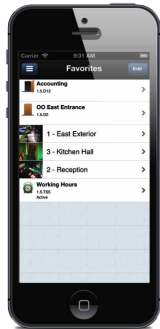

Users can easily monitor and edit personnel and control hardware directly from their mobile device. The application also has the capability to run trace history and email reports. Advanced features include real time reporting, acknowledging alarms with a simple swipe and a favorites menu for quick access to common functions. In addition mobile users can execute pre-defined direct commands in emergency situations as well as view and control real time feeds from fixed or PTZ cameras.

Fusion Mobile is available for iOS 6 and higher on the iPhone and ICS 4.0 and up for all android mobile devices or tablets. The application can be used with DNA Fusion V6 and greater.

Fusion Mobile- Remote Management Application

Secure login

SSL encryption
Follows DNA Fusion
logins and security
profile

Alarms

Respond to alarms
in seconds
Acknowledge and
clear alarms with
one simple swipe

Favorites menu

Stores doors, cameras
and time schedules for
quick and easy access
to frequent items

Door status & control

Obtain door status and
send fast commands
Easily view associated
camera feed

Personnel record

Add, edit and assign
access levels
Snap and store photos
on the fly

Direct Commands

Execute commands
quickly in emergency
situations