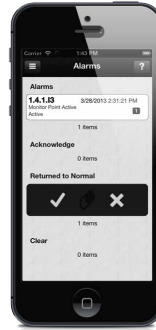

Users can easily monitor and edit personnel and control hardware directly from their mobile device. The application also has the capability to run trace history and email reports. Advanced features include real time reporting, acknowledging alarms with a simple swipe and a favorites menu for quick access to common functions. In addition mobile users can execute pre-defined direct commands in emergency situations as well as view and control real time feeds from fixed or PTZ cameras.

Fusion Mobile is available for iOS 6 and higher on the iPhone and ICS 4.0 and up for all android mobile devices or tablets. The application can be used with DNA Fusion V6 and greater.

Fusion Mobile- Remote Management Application

Secure login

SSL encryption
Follows DNA Fusion
logins and security
profile

Alarms

Respond to alarms
in seconds
Acknowledge and
clear alarms with
one simple swipe

Favorites menu

Stores doors, cameras
and time schedules for
quick and easy access
to frequent items

Door status & control

Obtain door status and
send fast commands
Easily view associated
camera feed

Personnel record

Add, edit and assign
access levels
Snap and store photos
on the fly

Direct Commands

Execute commands
quickly in emergency
situations