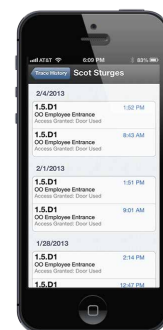

Fusion Mobile is available for iOS 6 and higher on the iPhone and ICS 4.0 and up for all android mobile devices or tablets. The application can be used with DNA Fusion V6 and greater.

Fusion Mobile- Remote Management Application

Secure login

SSL encryption
Follows DNA Fusion
logins and security
profile

Alarms

Respond to alarms
in seconds
Acknowledge and
clear alarms with
one simple swipe

Favorites menu

Stores doors, cameras
and time schedules for
quick and easy access
to frequent items

Door status & control

Obtain door status and
send fast commands
Easily view associated
camera feed

Personnel record

Add, edit and assign
access levels
Snap and store photos
on the fly

Direct Commands

Execute commands
quickly in emergency
situations

Trace history

View and email
reports on people
and hardware
with ease

Camera view

Portrait to landscape
views with PTZ controls