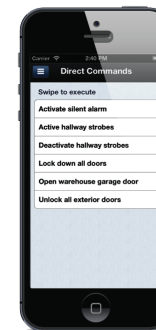

Fusion Mobile is available for iOS 6 and higher on the iPhone and ICS 4.0 and up for all android mobile devices or tablets. The application can be used with DNA Fusion V6 and greater.

Fusion Mobile- Remote Management Application

Secure login

SSL encryption
Follows DNA Fusion
logins and security
profile

Alarms

Respond to alarms
in seconds
Acknowledge and
clear alarms with
one simple swipe

Favorites menu

Stores doors, cameras
and time schedules for
quick and easy access
to frequent items

Door status & control

Obtain door status and
send fast commands
Easily view associated
camera feed

Personnel record

Add, edit and assign
access levels
Snap and store photos
on the fly

Direct Commands

Execute commands
quickly in emergency
situations

Trace history

View and email
reports on people
and hardware
with ease

Camera view

Portrait to landscape
views with PTZ controls